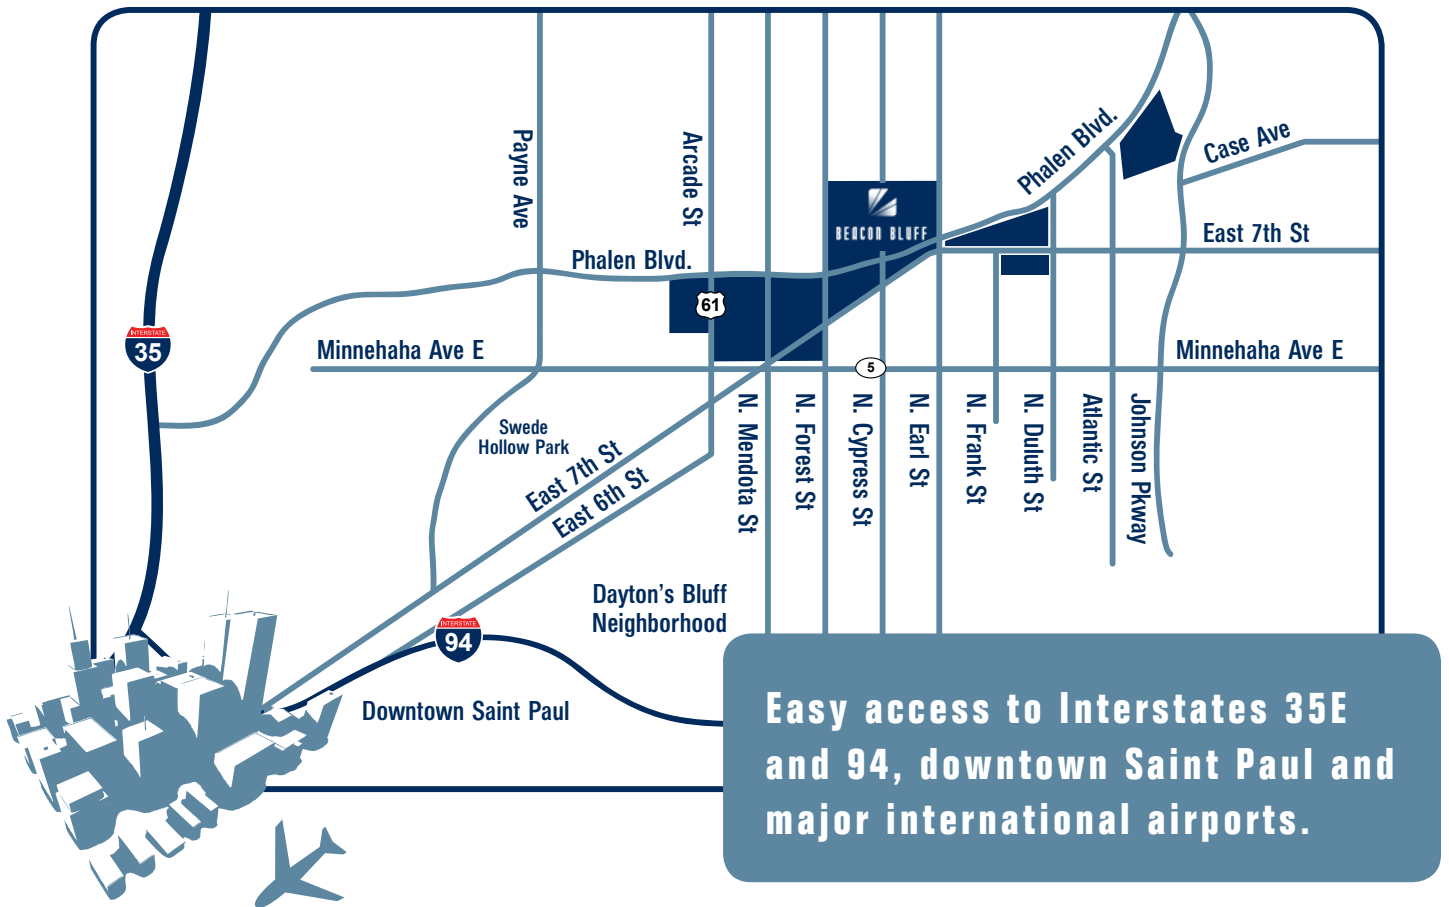

BEACON BLUFF

Easy access to Interstates 35E and 94, downtown Saint Paul and major international airports.

Land Sales by Saint Paul Port Authority

Land Inquiries: (651) 224-5686

Building Sales by Cassidy Turley